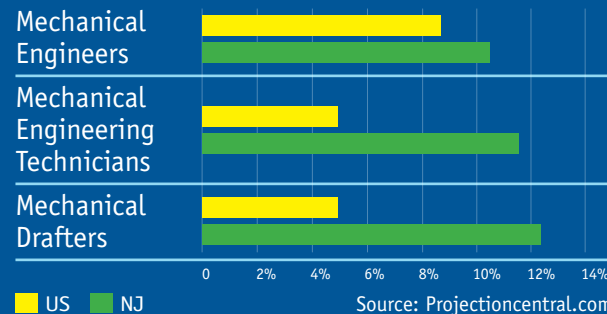

PROJECTED JOB GROWTH 2016-2026: